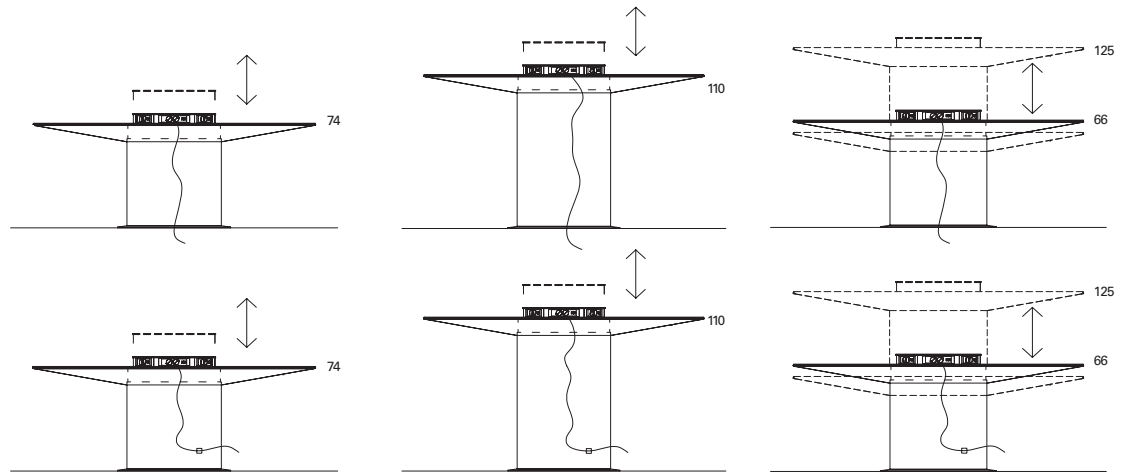

In the adjustable version, the metal support structure with cylindrical base is composed of vertical telescopic elements, electrically controlled by means of a lever. The table height can be adjusted from 66 to 125 cm, facilitating its use in a variety of ways.

In the case of non-floating flooring systems, a small slot in the ring at the base of the table provides for cable management. The table is furnished pre-wired.

TABLES

Tables fixed height 74 cm

Tables fixed height 110 cm

Electrical height adjustable table 66-125 cm

TABLES

Tables fixed height 74 cm

Socket kit not included
220V power supply

Cable passage under the base
200x200xH74 cm
V EL 02B PI ..

Cable passage on side of the base
200x200xH74 cm
V EL 02B LI ..

Tables fixed height 110 cm

Socket kit not included
220V power supply

Cable passage under the base
200x200xH74 cm
V EL 02A PI ..

Cable passage on side of the base
200x200xH74 cm
V EL 02A LI ..

**Electrical height-adjustable table
from 66 cm to 125 cm
above the top**