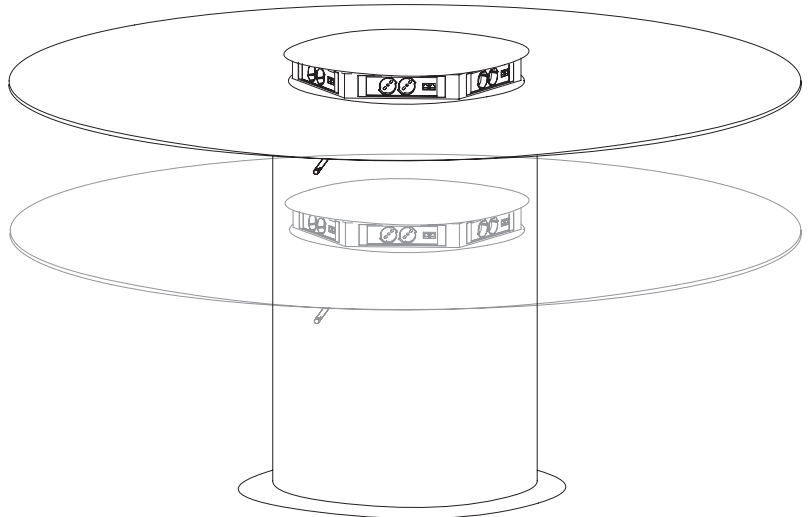

In the adjustable version, the metal support structure with cylindrical base is composed of vertical telescopic elements, electrically controlled by means of a lever. The table height can be adjusted from 66 to 125 cm, facilitating its use in a variety of ways.

In the case of non-floating flooring systems, a small slot in the ring at the base of the table provides for cable management. The table is furnished pre-wired.

TABLES

Tables fixed height 74 cm

Tables fixed height 110 cm

Electrical height adjustable table 66-125 cm

TABLES

Tables fixed height 74 cm

Socket kit not included
220V power supply

Cable passage under the base
200x200xH74 cm
V EL 02B PI ..

Cable passage on side of the base
200x200xH74 cm
V EL 02B LI ..

Tables fixed height 110 cm

Socket kit not included
220V power supply

Cable passage under the base
200x200xH74 cm
V EL 02A PI ..

Cable passage on side of the base
200x200xH74 cm
V EL 02A LI ..

**Electrical height-adjustable table
from 66 cm to 125 cm
above the top**