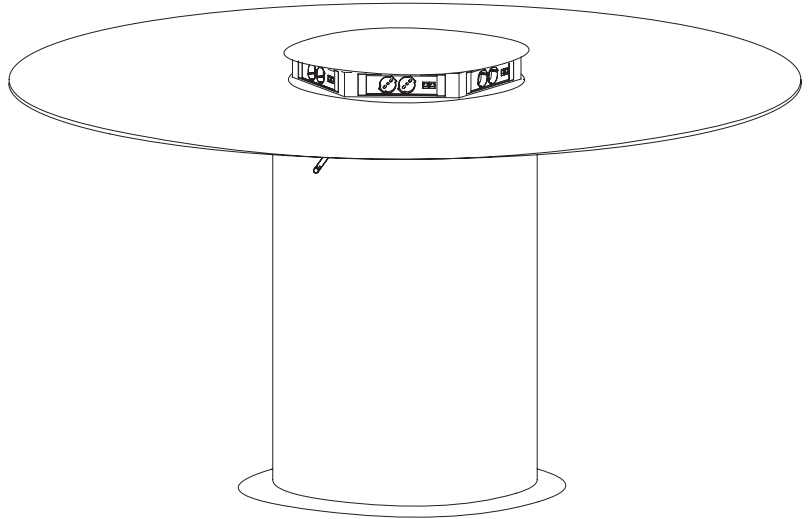

TDS
Technical Data Sheet

Release Date
2023

Element 02 is a table designed to facilitate temporary activities, informal gatherings, small workgroups, and task meetings. The table has a large circular top and is available with a fixed height, 74 cm or 110 cm, or in an adjustable-height version.

In the adjustable version, the metal support structure with cylindrical base is composed of vertical telescopic elements, electrically controlled by means of a lever. The table height can be adjusted from 66 to 125 cm, facilitating its use in a variety of ways.

The worktop is fitted with a telescopic cable housing tower with power sockets, USB ports, and RJ45 ports for immediate access to network services.

A safety system automatically stops movement of the tower in case of user interference. A single lever under the top controls both the table height and the tower.

In the case of non-floating flooring systems, a small slot in the ring at the base of the table provides for cable management. The table is furnished pre-wired.

TABLES

Tables fixed height 74 cm

Tables fixed height 110 cm