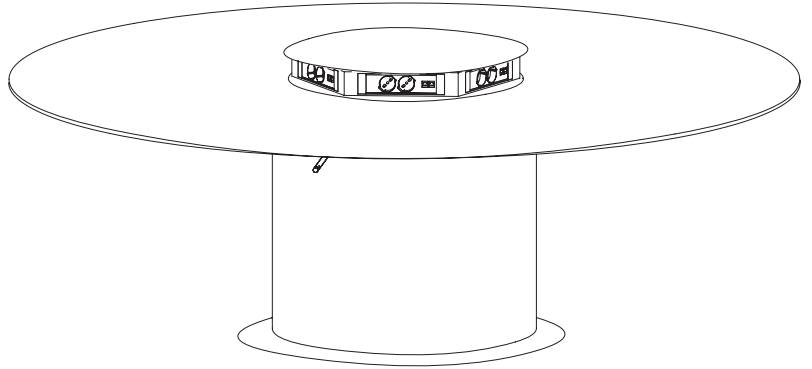

TDS
Technical Data Sheet

Release Date
2023

Element 02 is a table designed to facilitate temporary activities, informal gatherings, small workgroups, and task meetings. The table has a large circular top and is available with a fixed height, 74 cm or 110 cm, or in an adjustable-height version.

In the adjustable version, the metal support structure with cylindrical base is composed of vertical telescopic elements, electrically controlled by means of a lever. The table height can be adjusted from 66 to 125 cm, facilitating its use in a variety of ways.

The worktop is fitted with a telescopic cable housing tower with power sockets, USB ports, and RJ45 ports for immediate access to network services.

A safety system automatically stops movement of the tower in case of user interference. A single lever under the top controls both the table height and the tower.

In the case of non-floating flooring systems, a small slot in the ring at the base of the table provides for cable management. The table is furnished pre-wired.

TABLES

Tables fixed height 74 cm

Tables fixed height 110 cm