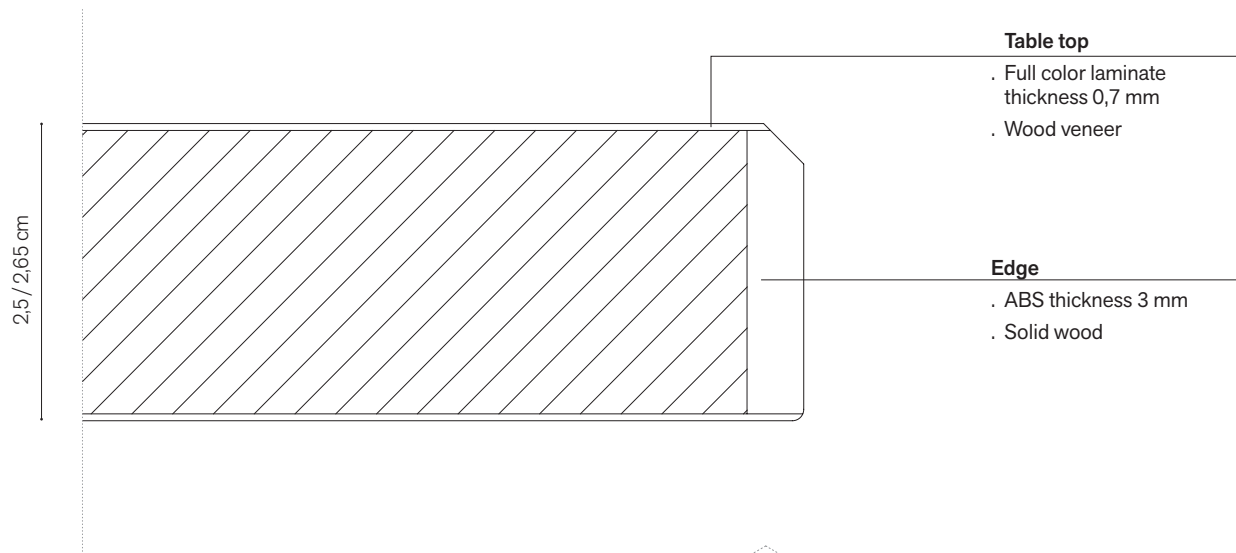

Table top

Full table top

Full single table top

180x90xH12 cm
G DL PI 180 90A ..

210x90xH12 cm
G DL PI 210 90A ..

Full double table top

180x90xH12 cm
G DL PI 180 90AD ..

210x90xH12 cm
G DL PI 210 90AD ..

Basic 80 table top

Table top for single workstation depth cm. 80

160x80xTh2,6 cm
G DL PI 160 80 ..

180x80xTh2,6 cm
G DL PI 180 80 ..

210x80xTh2,6 cm
G DL PI 210 80 ..

Table top for double workstation depth cm. 80

160x80xTh2,6 cm
G DL PI 160 80 D ..

180x80xTh2,6 cm
G DL PI 180 80 D ..

210x80xTh2,6 cm
G DL PI 210 80 D ..

Return for rectangular table top

80x60xTh2,6 cm
G DL PI 080 60 L ..

100x60xTh2,6 cm
G DL PI 100 60 L ..