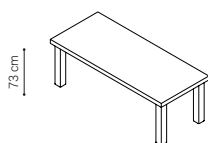

Consiglio, with its clean lines and structural strength, allows the design of large meeting tables and fits easily in both corporate and domestic ambiances.

Tables

Square table

180x180 cm
C CO 180 180

Rectangular table depth 90 cm

180x90 cm
C CO 180 90

210x90 cm
C CO 210 90

240x90 cm
C CO 240 90

270x90 cm
C CO 270 90

Table Wood

CA
American
Cherrywood

ISO 9001

ISO 14001