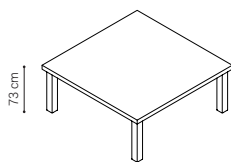

Entirely finished in American cherry wood, the Consiglio table has an aluminium internal structure which guarantees its maximum stability on the larger dimensions. The legs, square in section and with rounded edges, are slightly set back from the corners of the tabletop, available in rectangular and square shape.

Consiglio, with its clean lines and structural strength, allows the design of large meeting tables and fits easily in both corporate and domestic ambiances.

Tables

Square table

180x180 cm
C CO 180 180

Rectangular table depth 90 cm