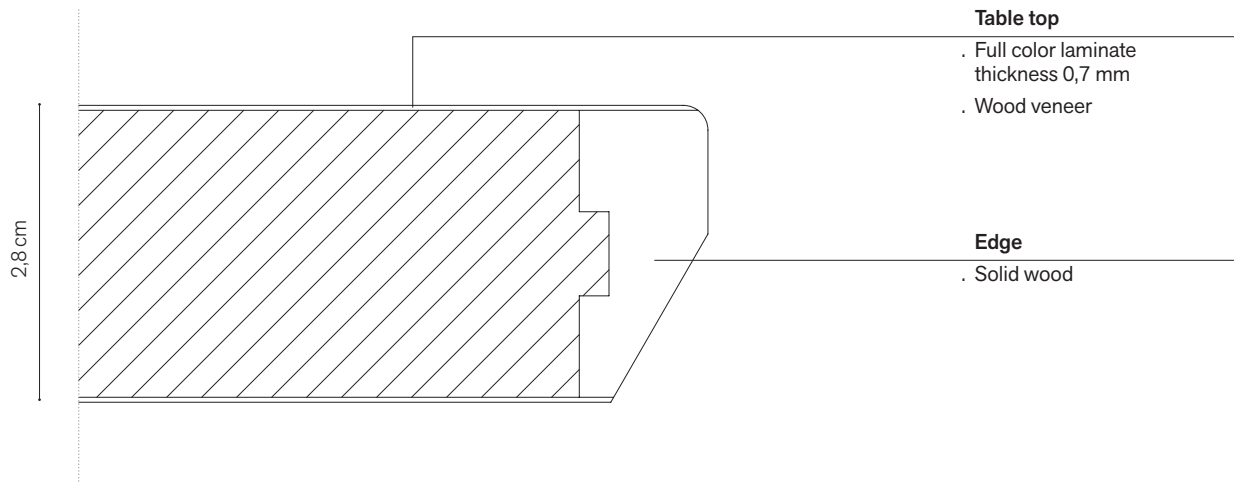

## Flipper

Desks and meeting tables for modern office spaces, designed meet the requirements of a dynamic environment.

The table is available in various sizes and several formats, permitting numerous compositional possibilities. Table top with solid wood edges and finish in laminate or natural wood.

**Table tops**

**Table tops**

**Rectangular table tops**

**160x80xTh2,8 cm**  
B FL 160 80 PI..

**180x80xTh2,8 cm**  
B FL 180 80 PI..

**200x80xTh2,8 cm**  
B FL 200 80 PI..

**Return for rectangular table tops**

**80x60xTh2,8 cm**  
B FL 080 60L PI..

**100x60xTh2,8 cm**  
B FL 100 60L PI..

**120x60xTh2,8 cm**  
B FL 120 60L PI..

**Square table tops**

**120x120xTh2,8 cm**  
B FL 120 120 PI..

**140x140xTh2,8 cm**  
B FL 140 140 PI..

**Legs**

**Height-fixed leg**

**7,3x3,7 cm**  
B FL GA S F..

**Height-adjustable leg**

**7,3x3,7 cm**  
B FL GA S R..