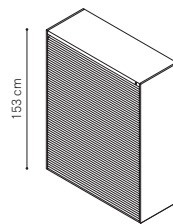

The front is closed by means of a vertical tambour door in extruded aluminum, with epoxy powder finish.

The shelves, in sheet steel with epoxy powder finish, are adjustable in height by means of holes in the internal structure of the cabinet. Extractable file rails (optional) permit hanging folders to be inserted in a front-to-back configuration.

### Horizontal roller shutter cabinets

72/103/128/  
153/166cm

**Length cm. 90**  
(shelves not included)

**90x47xH72 cm**  
I MT 090 072 ..  
needs top I PI MT 090

**90x47xH103 cm**  
I MT 090 103 ..

**90x47xH128 cm**  
I MT 090 128 ..

**90x47xH153 cm**  
I MT 090 153 ..

**90x47xH166 cm**  
I MT 090 166 ..

**Length cm. 120**  
(shelves not included)

**120x47 cm**  
I MT 120 153 ..

### Accessories

**Finishing top**

**90x47xTh3 cm**  
I P MT 090 ..  
top for cabinet  
height cm. 72

**Internal shelf**

**86x36x24 cm**  
I R MT 090 ..  
for cabinet  
length cm. 90

**116x36x24 cm**  
I R MT 120 ..  
for cabinet  
length cm. 120