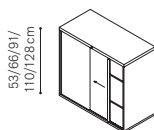

Shelf for cabinet length cm. 120

60x43xTh2,2 cm

U MS RI 60 48 M..

Single-sided sliding doors cabinets

Cabinets with single-sided sliding doors length cm. 160 (shelves not included)

160x48xH53 cm

U MS 160 53 M ..

160x48xH66 cm

U MS 160 66 M ..

160x48xH91 cm

U MS 160 91 M ..

160x48xH110 cm

U MS 160 110 M ..

160x48xH128 cm

U MS 160 128 M ..

Shelf for cabinet length cm. 160

80x43xTh2,2 cm

U MS RI 80 48 M ..

Double-sided sliding doors cabinets

Cabinets with double-sided sliding doors length cm. 100 (shelves not included)

100x48xH53 cm

U MS 100 53 B ..

100x48xH66 cm

U MS 100 66 B ..

100x48xH91 cm

U MS 100 91 B ..

100x48xH110 cm

U MS 100 110 B ..

100x48xH128 cm

U MS 100 128 B ..