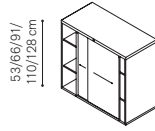

Single-sided sliding doors cabinets

Cabinets with single-sided sliding doors length cm. 100 (shelves not included)

100x48xH53 cm

U MS 100 53 M..

100x48xH66 cm

U MS 100 66 M..

100x48xH91 cm

U MS 100 91 M..

100x48xH110 cm

U MS 100 110 M..

100x48xH128 cm

U MS 100 128 M..