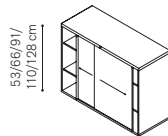

100x48xH53 cm

U MS 100 53 M..

100x48xH66 cm

U MS 100 66 M..

100x48xH91 cm

U MS 100 91 M..

100x48xH110 cm

U MS 100 110 M..

100x48xH128 cm

U MS 100 128 M..

Shelf for cabinet length cm. 100

50x43xTh2,2 cm

U MS RI 50 48 M..

Cabinets with single-sided sliding doors length cm. 120 (shelves not included)

120x48xH53 cm

U MS 120 53 M..

120x48xH66 cm

U MS 120 66 M..

120x48xH91 cm

U MS 120 91 M..

120x48xH110 cm

U MS 120 110 M..

120x48xH128 cm

U MS 120 128 M..

Shelf for cabinet length cm. 120

60x43xTh2,2 cm

U MS RI 60 48 M..

Single-sided sliding doors cabinets

Cabinets with single-sided sliding doors length cm. 160 (shelves not included)

160x48xH53 cm

U MS 160 53 M ..