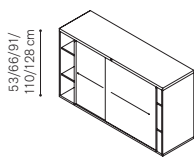

100x48xH53 cm

U MS 100 53 M..

100x48xH66 cm

U MS 100 66 M..

100x48xH91 cm

U MS 100 91 M..

100x48xH110 cm

U MS 100 110 M..

100x48xH128 cm

U MS 100 128 M..

Shelf for cabinet length cm. 100

50x43xTh2,2 cm

U MS RI 50 48 M..

Cabinets with single-sided sliding doors length cm. 120 (shelves not included)

120x48xH53 cm

U MS 120 53 M..

120x48xH66 cm

U MS 120 66 M..

120x48xH91 cm

U MS 120 91 M..

120x48xH110 cm

U MS 120 110 M..

120x48xH128 cm

U MS 120 128 M..

Shelf for cabinet length cm. 120

60x43xTh2,2 cm

U MS RI 60 48 M..

Single-sided sliding doors cabinets

Cabinets with single-sided sliding doors length cm. 160 (shelves not included)

160x48xH53 cm

U MS 160 53 M ..