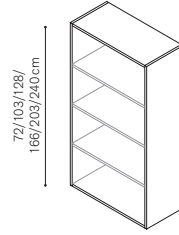

Wooden cabinets

Cabinets with doors (shelves not included)

Open cabinets (shelves not included)

Internal shelf

90x45xH72 cm

U MA 090 072 ..

90x43xH72 cm

U MG 090 072 ..

86x39x24 cm

Q RP EM 90 45 ..

90x45xH103 cm

U MA 090 103 ..

90x43xH103 cm

U MG 090 103 ..

90x45xH128 cm

U MA 090 128 ..

90x43xH128 cm

U MG 090 128 ..

90x45xH166 cm

U MA 090 166 ..

90x43xH166 cm

U MG 090 166 ..

90x45xH203 cm

U MA 090 203 ..

90x43xH203 cm

U MG 090 203 ..

90x45xH240 cm

U MA 090 240 ..

90x43xH240 cm

U MG 090 240 ..