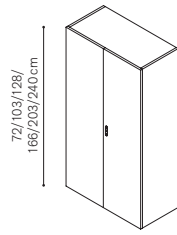

Wooden cabinets

Cabinets with doors (shelves not included)

Open cabinets (shelves not included)

Internal shelf

90x45xH72 cm

U MA 090 072 ..

90x43xH72 cm

U MG 090 072 ..

86x39x24 cm

Q RP EM 90 45 ..

90x45xH103 cm

U MA 090 103 ..

90x43xH103 cm

U MG 090 103 ..

90x45xH128 cm

U MA 090 128 ..

90x43xH128 cm

U MG 090 128 ..

90x45xH166 cm

U MA 090 166 ..

90x43xH166 cm

U MG 090 166 ..

90x45xH203 cm

U MA 090 203 ..

90x43xH203 cm

U MG 090 203 ..

90x45xH240 cm

U MA 090 240 ..

90x43xH240 cm

U MG 090 240 ..