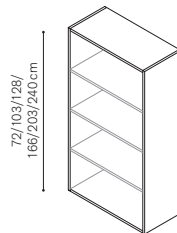

Wooden cabinets

Cabinets with doors (shelves not included)

Open cabinets (shelves not included)

Internal shelf

- **90x45xH72 cm**
  U MA 090 072 ..
- **90x45xH103 cm**
  U MA 090 103 ..
- **90x45xH128 cm**
  U MA 090 128 ..
- **90x45xH166 cm**
  U MA 090 166 ..
- **90x45xH203 cm**
  U MA 090 203 ..
- **90x45xH240 cm**
  U MA 090 240 ..

- **90x43xH72 cm**
  U MG 090 072 ..
- **90x43xH103 cm**
  U MG 090 103 ..
- **90x43xH128 cm**
  U MG 090 128 ..
- **90x43xH166 cm**
  U MG 090 166 ..
- **90x43xH203 cm**
  U MG 090 203 ..
- **90x43xH240 cm**
  U MG 090 240 ..

- **86x39x24 cm**
  Q RP EM 90 45 ..